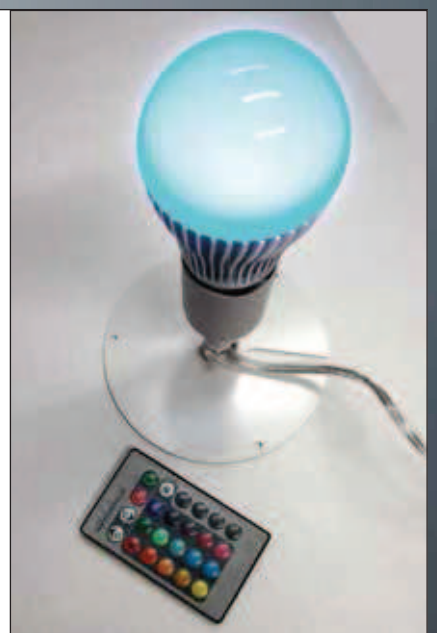

INDOOR

ARTICOLI LUMINOSI PER L'ARREDAMENTO INTERNO
INDOOR LIGHTING EQUIPMENT

Lampada da terra - Floor lamp

Lamping : E27 21W 240v Compact Fluorescent

1

OUTDOOR

ARTICOLI LUMINOSI PER L'ARREDAMENTO ESTERNO
OUTDOOR LIGHTING EQUIPMENT

Lampada da terra - Floor lamp

Lamping : E27 21W 240v Compact Fluorescent

DRENAGGIO • DRAINAGE • DRÄNAGE • DRENAJE

1

2

3

LED-RGB

ARTICOLI LUMINOSI A LED MULTICOLORE CON TELECOMANDO
MULTICOLOUR LED LIGHTING EQUIPMENT WITH REMOTE CONTROL

Lampada da terra - Floor lamp

Lamping : E27 LED RGB Bulb 1x5w 100-240v

INDOOR

OUTDOOR

DRENAGGIO • DRAINAGE • DRÄNAGE • DRENAJE