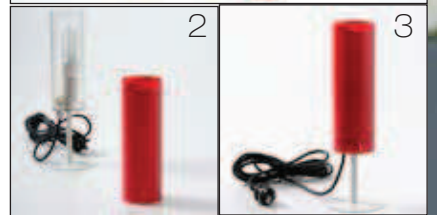

INDOOR

ARTICOLI LUMINOSI PER L'ARREDAMENTO INTERNO
INDOOR LIGHTING EQUIPMENT

Lampada da terra - Floor lamp

Lamping : E27 21W 240v Compact Fluorescent

1

OUTDOOR

ARTICOLI LUMINOSI PER L'ARREDAMENTO ESTERNO
OUTDOOR LIGHTING EQUIPMENT

Lampada da terra - Floor lamp

Lamping : E27 21W 240v Compact Fluorescent

DRENAGGIO • DRAINAGE • DRÄNAGE • DRENAJE

1

2

3

LED-RGB

ARTICOLI LUMINOSI A LED MULTICOLORE CON TELECOMANDO
MULTICOLOUR LED LIGHTING EQUIPMENT WITH REMOTE CONTROL

Lampada da terra - Floor lamp

Lamping : E27 LED RGB Bulb 1x5w 100-240v

INDOOR

OUTDOOR

DRENAGGIO • DRAINAGE • DRÄNAGE • DRENAJE